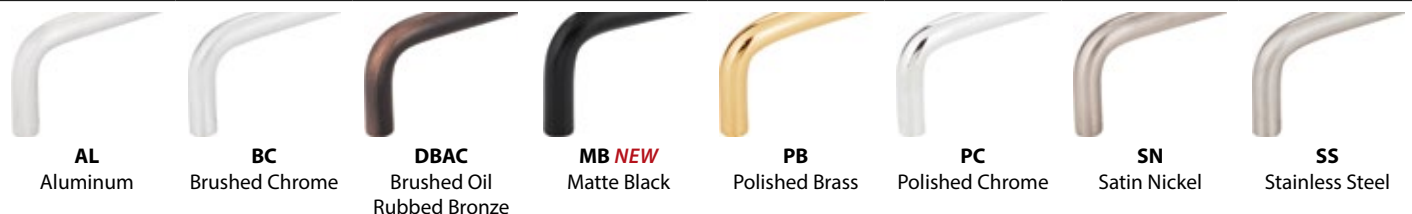

New finish for 2021

Aluminum Pulls

Aluminum Pulls	Center-to-Center	Overall Length	Width at Center	Projection	Hand Space	Foot Width	Foot Length	Inner Box	Price Code
A271-3AL	3" CC	3-5/16"	5/16"	1-1/4"	15/16"	5/16"	5/16"	30	[A]
A271-3.5AL	3-1/2" CC	3-13/16"	5/16"	1-1/4"	15/16"	5/16"	5/16"	30	[A]
A271-96AL	96 mm (3-3/4") CC	4-1/16"	5/16"	1-1/4"	15/16"	5/16"	5/16"	30	[A]
A271-4AL	4" CC	4-5/16"	5/16"	1-1/4"	15/16"	5/16"	5/16"	30	[A]

Stainless Steel Pulls

Stainless Steel Pulls	Center-to-Center	Overall Length	Width at Center	Projection	Hand Space	Foot Width	Foot Length	Inner Box	Price Code
K271-3SS	3" CC	3-5/16"	5/16"	1-1/4"	15/16"	5/16"	5/16"	30	[D]
K271-3.5-SS	3-1/2" CC	3-13/16"	5/16"	1-1/4"	15/16"	5/16"	5/16"	30	[C]
K271-96-SS	96 mm (3-3/4") CC	4-1/16"	5/16"	1-1/4"	15/16"	5/16"	5/16"	30	[C]
K271-4SS	4" CC	4-5/16"	5/16"	1-1/4"	15/16"	5/16"	5/16"	30	[D]

Steel Pulls

Steel Pulls	Center-to-Center	Overall Length	Width at Center	Projection	Hand Space	Foot Width	Foot Length	Inner Box	Price Code
S271-3	3" CC	3-5/16"	5/16"	1-1/4"	15/16"	5/16"	5/16"	30	[A]
S271-3.5	3-1/2" CC	3-13/16"	5/16"	1-1/4"	15/16"	5/16"	5/16"	30	[A]
S271-96	96 mm (3-3/4") CC	4-1/16"	5/16"	1-1/4"	15/16"	5/16"	5/16"	30	[A]
S271-4	4" CC	4-5/16"	5/16"	1-1/4"	15/16"	5/16"	5/16"	30	[A]
S271-128	128 mm (5-1/16") CC	5-3/8"	5/16"	1-1/4"	15/16"	5/16"	5/16"	20	[A]

Finishes