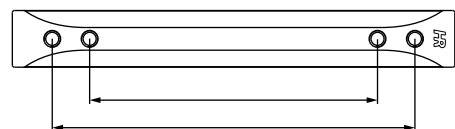

Knobs	Description	Overall Length/ Diameter	Width at Center	Projection	Hand Space	Foot Width	Foot Length	Inner Box	Price Code
484	round knob	1-1/4"	1-1/4"	15/16"	5/16"	7/8"	7/8"	20	[D]

Pulls	Center-to-Center	Overall Length	Width at Center	Projection	Hand Space	Foot Width	Foot Length	Inner Box	Price Code
484-32	32 mm (1-1/4") CC	2-1/16"	9/16"	15/16"	-	1/4"	2-1/16"	15	[D]
484-396	3" CC & 96 mm (3-3/4") CC	4-9/16"	9/16"	15/16"	-	1/4"	4-9/16"	20	[F]
484-128160	128 mm (5-1/16") CC & 160 mm (6-5/16") CC	7-1/8"	9/16"	15/16"	-	1/4"	7-1/8"	10	[H]
484-192224	192 mm (7-9/16") CC & 224 mm (8-13/16") CC	9-5/8"	9/16"	15/16"	-	1/4"	9-5/8"	15	[J]
484-305	305 mm (12") CC	12-13/16"	9/16"	15/16"	-	1/4"	12-13/16"	5	[K]

Display	Description
DB809-GRY	Elara hardware on Designer Grey display board, 16"W x 11"H

3 pull sizes offer 2 center-to-center options