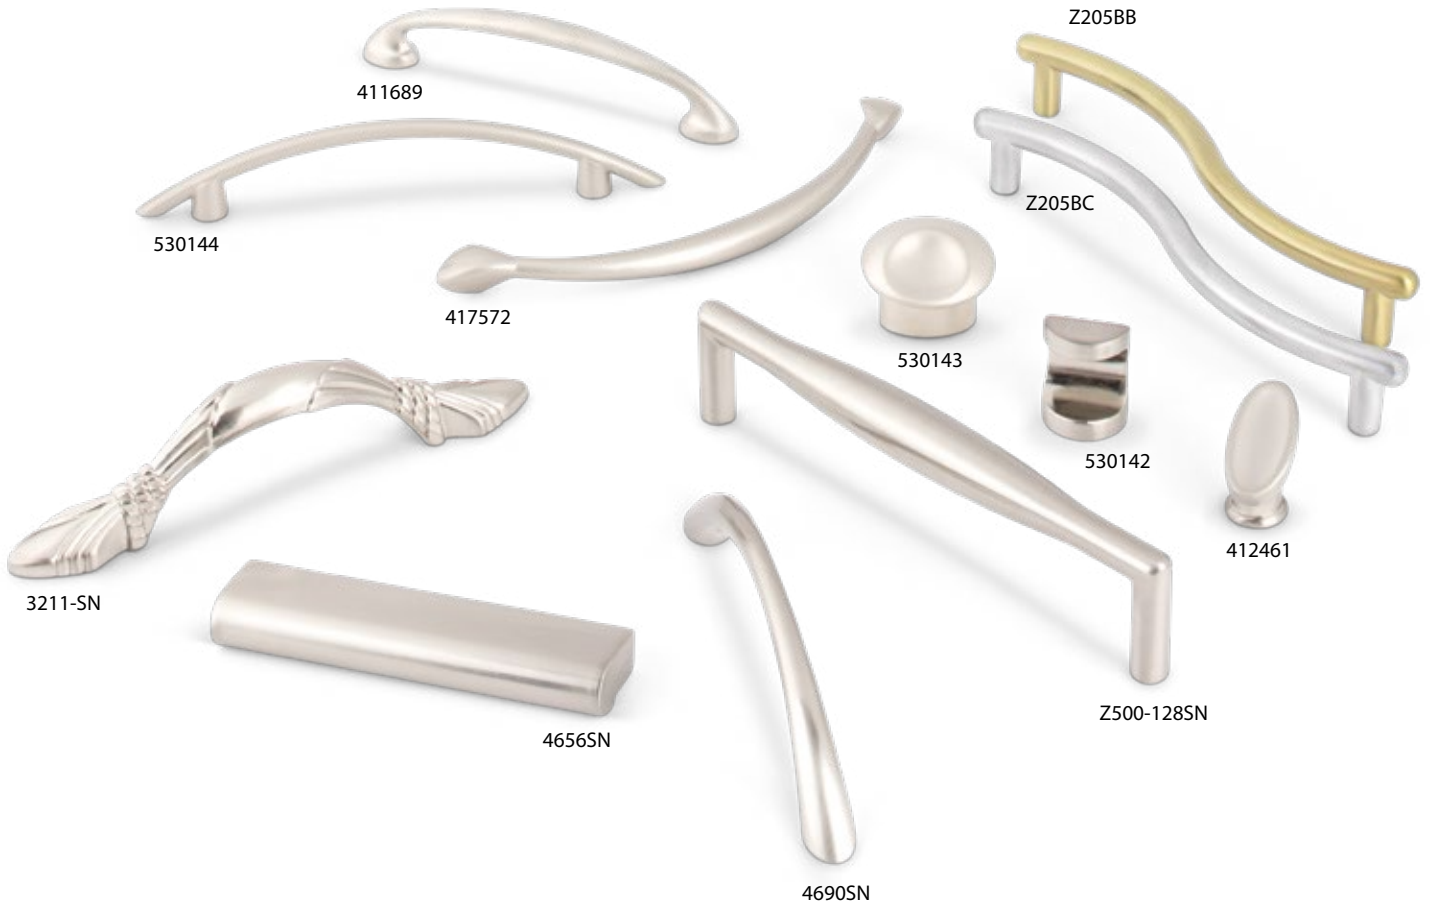

Knobs	Description	Overall Length	Width at Center	Projection	Hand Space	Foot Width	Foot Length	Inner Box	Price Code
412461	oval knob	1-1/16"	9/16"	15/16"	1/8"	9/16"	9/16"	50	[B]
530142	cylindrical knob	13/16"	13/16"	1"	13/16"	13/16"	13/16"	25	[B]
530143	concave round knob	1-1/4"	1-1/4"	7/8"	3/8"	3/8"	15/16"	25	[B]

Pulls	Center-to-Center	Overall Length	Width at Center	Projection	Hand Space	Foot Width	Foot Length	Inner Box	Price Code
3211	3" CC	4-15/16"	9/16"	1-1/16"	13/16"	11/16"	1-1/8"	25	[B]
4656	3" CC	3-3/8"	7/16"	13/16"	3/8"	3/8"	3-3/8"	25	[D]
411689*	96 mm (3-3/4") CC	4-3/8"	5/16"	7/8"	11/16"	7/16"	5/8"	50	[B]
4690	96 mm (3-3/4") CC	4-1/2"	1/4"	1-3/16"	15/16"	7/16"	1/2"	50	[B]
530144	96 mm (3-3/4") CC	5-1/4"	3/16"	15/16"	3/4"	3/8"	3/8"	50	[B]
417572	128 mm (5-1/16") CC	5-7/16"	3/8"	1"	5/8"	7/16"	7/16"	30	[C]
Z205	128 mm (5-1/16") CC	5-3/4"	5/16"	7/8"	9/16"	5/16"	5/16"	30	[D]
Z500-128	128 mm (5-1/16") CC	5-3/8"	9/16"	1-5/16"	3/4"	5/16"	5/16"	15	[F]

*M4 attachment screws included with 411689 pull

BB	Brushed Brass
BC	Brushed Chrome
DN	Dull Nickel
SN	Satin Nickel