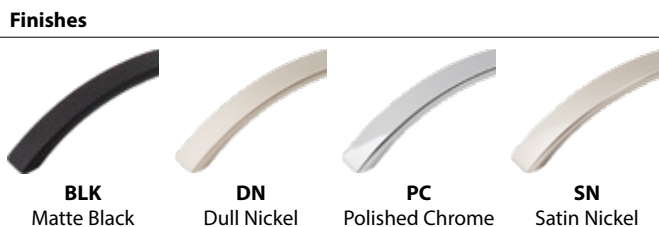

Pulls	Center-to-Center	Overall Length	Width at Center	Projection	Hand Space	Foot Width	Foot Length	Inner Box	Price Code
308-128	128 mm (5-1/16") CC	5-9/16"	3/4"	15/16"	13/16"	3/8"	9/16"	25	[D]
406-128	128 mm (5-1/16") CC	6-9/16"	3/8"	1-1/4"	13/16"	5/16"	5/16"	20	[E]
745-128	128 mm (5-1/16") CC	5-11/16"	7/16"	1-3/16"	7/8"	11/16"	11/16"	20	[D]
776-128	128 mm (5-1/16") CC	5-11/16"	5/8"	1-3/16"	7/8"	5/8"	7/16"	20	[E]
976-128	128 mm (5-1/16") CC	6-3/16"	3/8"	1-1/16"	7/8"	1-3/16"	11/16"	20	[E]

Display	Description
DBE1018-GRY	Belfast hardware on Designer Grey display board, 16"W x 11"H