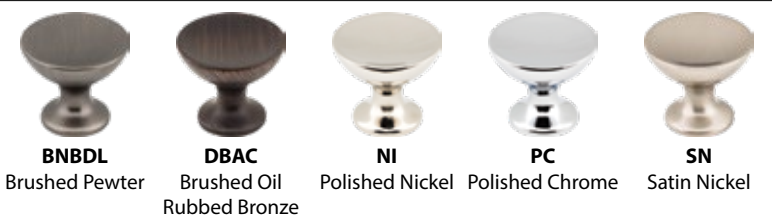

REMARKABLE

Rae tells a controlled yet remarkable tale through its crescentic shape. This pull has elongated lines with a softly rounded grip for a delightful embrace. Pair this impressive pull with one of three sizes of round knobs with similar concave detail to achieve a perfect, soft contemporary look.

Finishes