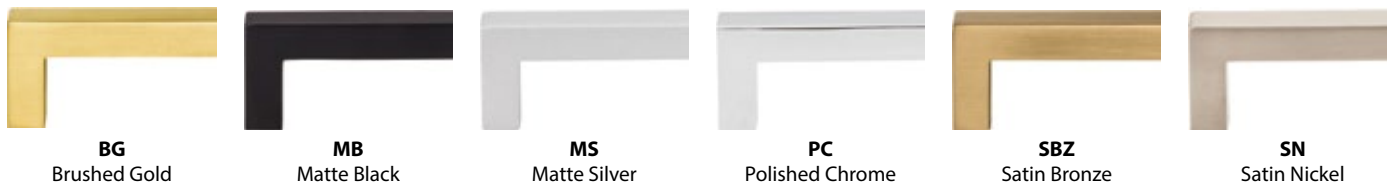

Finishes

BG
Brushed Gold

MB
Matte Black

MS
Matte Silver

PC
Polished Chrome

SBZ
Satin Bronze

SN
Satin Nickel