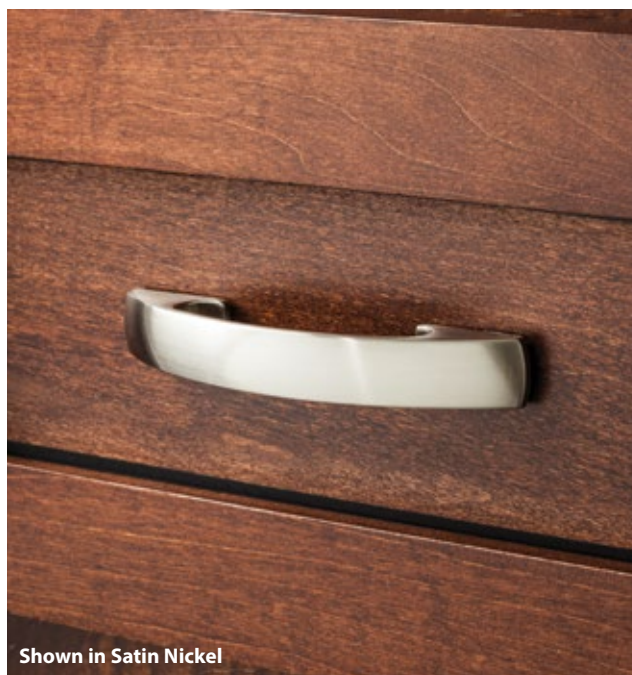

Display Description

DBE1027-GRY Strickland hardware on Designer Grey display board, 16"W x 11"H

Finishes

BNBDL
Brushed Pewter

DBAC
Brushed Oil Rubbed Bronze

PC
Polished Chrome

SN
Satin Nickel

Shown in Satin Nickel