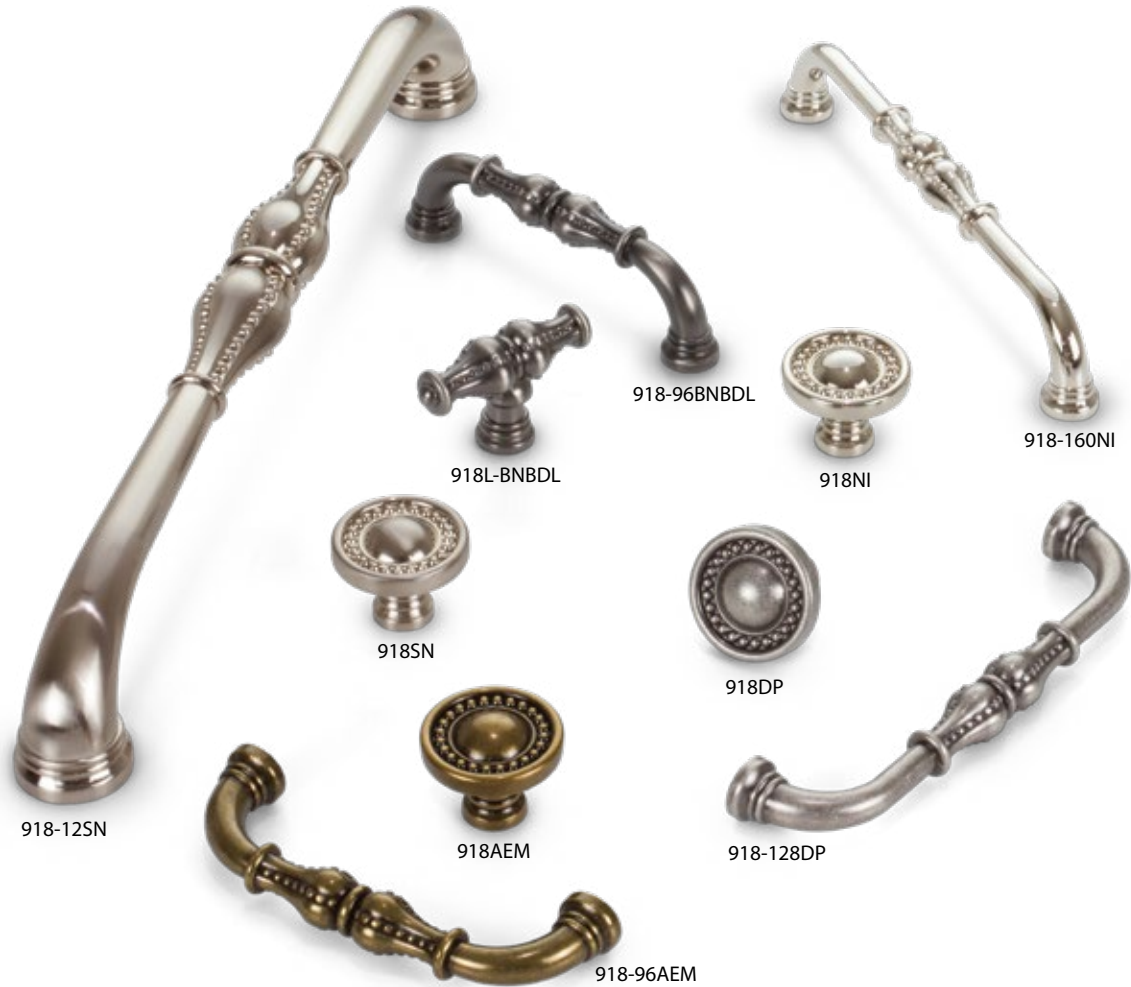

Knobs	Description	Overall Length/			Projection	Hand Space	Foot Width	Foot Length	Inner Box	Price Code
		Diameter	Width at Center	Width at Center						
918	round knob	1-3/8"	1-3/8"	1-1/8"	3/4"	5/8"	5/8"	20	[G]	
918L	T-knob	2-1/4"	5/8"	1-3/8"	5/8"	5/8"	5/8"	20	[H]	

Pulls	Center-to-Center	Overall Length	Width at Center	Projection	Hand Space	Foot Width	Foot Length	Inner Box	Price Code										
										918-96	96 mm (3-3/4") CC	4-3/8"	5/8"	1-3/8"	3/4"	5/8"	5/8"	15	[H]
918-128	128 mm (5-1/16") CC	5-11/16"	5/8"	1-3/8"	3/4"	5/8"	5/8"	15	[J]										
918-160	160 mm (6-5/16") CC	6-15/16"	5/8"	1-3/8"	3/4"	5/8"	5/8"	10	[K]										
918-12	12" CC appl. handle	13-1/8"	1"	2"	1"	1-1/8"	1-1/8"	5	[K]										

Switching from 3" CC to 96 mm? Use Pull Escutcheons to cover the old holes. See PE02 on page 174.

Display	Description
DB976-GRY	Prestige hardware on Designer Grey display board, 16"W x 11"H