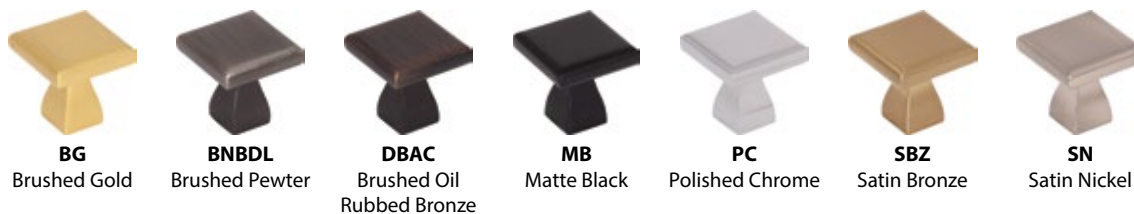

Knobs	Description	Overall Length	Width at Center	Projection	Hand Space	Foot Width	Foot Length	Inner Box	Price Code
449	square knob	1"	1"	1"	3/4"	1/2"	1/2"	25	[C]

Pulls	Center-to-Center	Overall Length	Width at Center	Projection	Hand Space	Foot Width	Foot Length	Inner Box	Price Code
449-3	3" CC	4"	5/8"	1-1/8"	7/8"	1/2"	1/2"	15	[D]
449-96	96 mm (3-3/4") CC	4-3/4"	5/8"	1-1/8"	7/8"	1/2"	1/2"	15	[D]
449-128	128 mm (5-1/16") CC	6-1/16"	5/8"	1-1/8"	7/8"	1/2"	1/2"	10	[E]
449-160	160 mm (6-5/16") CC	7-5/16"	5/8"	1-1/8"	7/8"	1/2"	1/2"	10	[F]

Display	Description
DBE1036-GRY	Hadly hardware on Designer Grey display board, 16"W x 11"H

D833,249
D833,252

Finishes