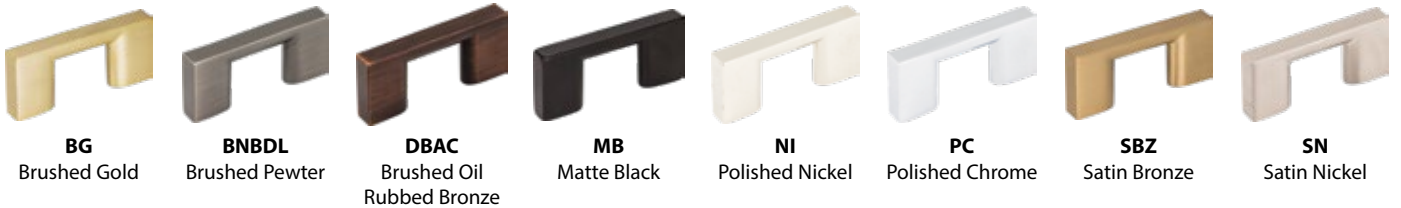

WARM

Sutton's square profile is softened with a warm and graceful curve that flows around the handgrip all the way down to its feet. The narrow design of these pulls can make both a fearless statement or whisper sophistication with the perfect finish choice.

Finishes