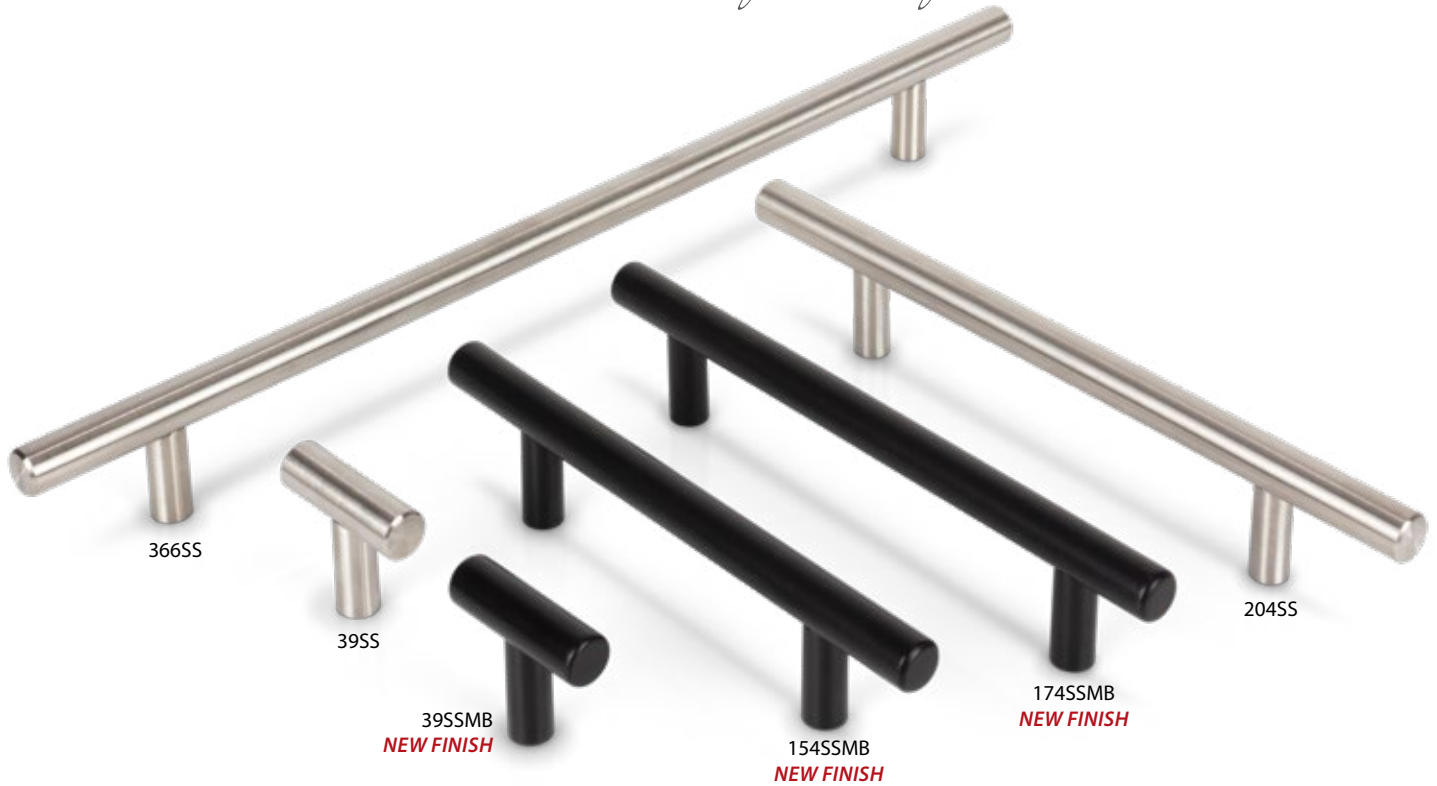

Knobs	Description	Overall Length	Width at Center	Projection	Hand Space	Foot Width	Foot Length	Inner Box	Price Code
39	T-knob	1-9/16"	1/2"	1-3/8"	7/8"	3/8"	3/8"	40	[A]

Pulls	Center-to-Center	Overall Length	Width at Center	Projection	Hand Space	Foot Width	Foot Length	Inner Box	Price Code
154	96 mm (3-3/4") CC	6-1/16"	1/2"	1-3/8"	7/8"	3/8"	3/8"	20	[C]
174	128 mm (5-1/16") CC	6-7/8"	1/2"	1-3/8"	7/8"	3/8"	3/8"	20	[D]
204	128 mm (5-1/16") CC	8-1/16"	1/2"	1-3/8"	7/8"	3/8"	3/8"	20	[E]
270	192 mm (7-9/16") CC	10-5/8"	1/2"	1-3/8"	7/8"	3/8"	3/8"	20	[E]
302	224 mm (8-13/16") CC	11-7/8"	1/2"	1-3/8"	7/8"	3/8"	3/8"	20	[E]
334	256 mm (10-1/16") CC	13-1/8"	1/2"	1-3/8"	7/8"	3/8"	3/8"	20	[F]
366	288 mm (11-5/16") CC	14-7/16"	1/2"	1-3/8"	7/8"	3/8"	3/8"	10	[F]
397	319 mm (12-9/16") CC	15-5/8"	1/2"	1-3/8"	7/8"	3/8"	3/8"	10	[F]
494	416 mm (16-3/8") CC	19-7/16"	1/2"	1-3/8"	7/8"	3/8"	3/8"	10	[G]
558	480 mm (18-7/8") CC	21-15/16"	1/2"	1-3/8"	7/8"	3/8"	3/8"	10	[G]
622	544 mm (21-7/16") CC	24-1/2"	1/2"	1-3/8"	7/8"	3/8"	3/8"	10	[H]
719	640 mm (25-3/16") CC	28-5/16"	1/2"	1-3/8"	7/8"	3/8"	3/8"	10	[H]
761	673 mm (26-1/2") CC	29-15/16"	1/2"	1-3/8"	7/8"	3/8"	3/8"	10	[H]

Display	Description
DBE1014-GRY	Naples hardware on Designer Grey display board, 16" W x 11" H

Finishes