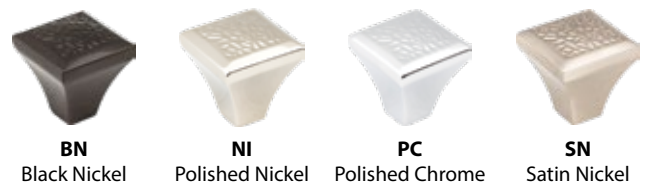

Finishes

U.S.
PATENTED
D638,274; D638,275;
D640,121