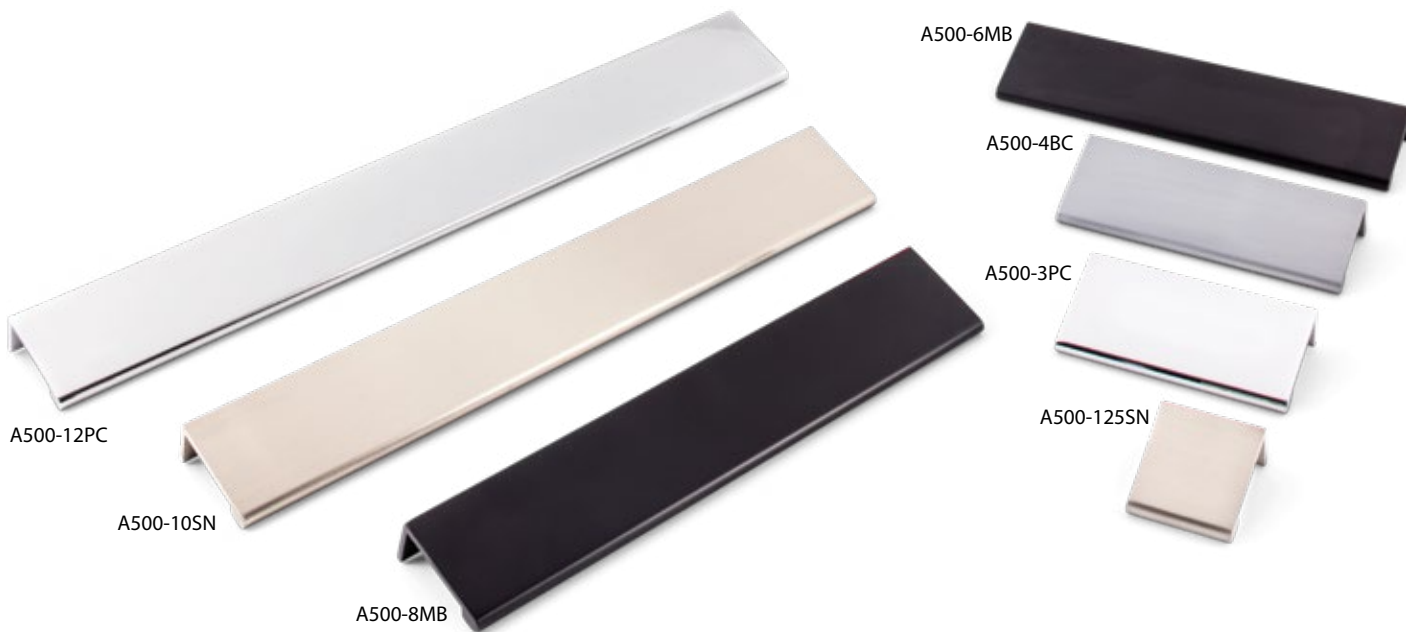

Pulls	Center-to-Center	Overall Length	Width at Center	Projection	Hand Space	Foot Width	Foot Length	Inner Box	Price Code
A500-125*	16 mm (5/8") CC tab pull	1-1/4"	11/16"	1-1/2"	-	23/32"	1-1/4"	50	[B]
A500-3*	60 mm (2-3/8") CC tab pull	3"	11/16"	1-1/2"	-	23/32"	3"	25	[D]
A500-4*	76 mm (3") CC tab pull	4"	11/16"	1-1/2"	-	23/32"	4"	25	[D]
A500-6*	127 mm (5") CC tab pull	6"	11/16"	1-1/2"	-	23/32"	6"	20	[E]
A500-8*	90 mm (3-9/16") CC tab pull (3 holes)	8"	11/16"	1-1/2"	-	23/32"	8"	20	[F]
A500-10*	114 mm (4-1/2") CC tab pull (3 holes)	10"	11/16"	1-1/2"	-	23/32"	10"	10	[G]
A500-12*	90 mm (3-9/16") CC tab pull (4 holes)	12"	11/16"	1-1/2"	-	23/32"	12"	10	[H]

*Wood screws included with all tab pulls

Display	Description
DBE1029-GRY	Edgefield hardware on Designer Grey display board, 16"W x 11"H

Finishes