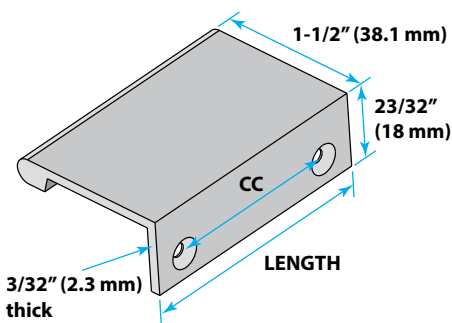

Pulls	Center-to-Center	Overall Length	Width at Center	Projection	Hand Space	Foot Width	Foot Length	Inner Box	Price Code
A500-125*	16 mm (5/8") CC tab pull	1-1/4"	11/16"	1-1/2"	-	23/32"	1-1/4"	50	[B]
A500-3*	60 mm (2-3/8") CC tab pull	3"	11/16"	1-1/2"	-	23/32"	3"	25	[D]
A500-4*	76 mm (3") CC tab pull	4"	11/16"	1-1/2"	-	23/32"	4"	25	[D]
A500-6*	127 mm (5") CC tab pull	6"	11/16"	1-1/2"	-	23/32"	6"	20	[E]
A500-8*	90 mm (3-9/16") CC tab pull (3 holes)	8"	11/16"	1-1/2"	-	23/32"	8"	20	[F]
A500-10*	114 mm (4-1/2") CC tab pull (3 holes)	10"	11/16"	1-1/2"	-	23/32"	10"	10	[G]
A500-12*	90 mm (3-9/16") CC tab pull (4 holes)	12"	11/16"	1-1/2"	-	23/32"	12"	10	[H]

*Wood screws included with all tab pulls

Display	Description
DBE1029-GRY	Edgefield hardware on Designer Grey display board, 16"W x 11"H

Finishes