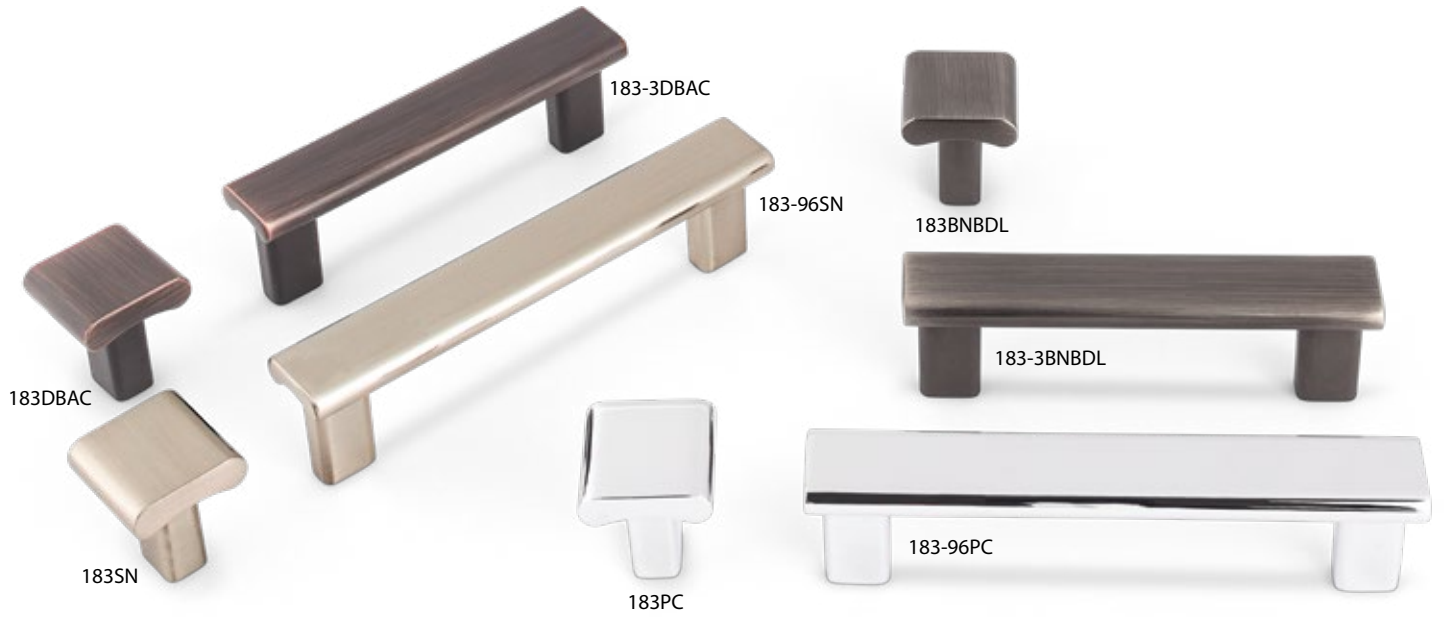

Knobs	Description	Overall Length	Width at Center	Projection	Hand Space	Foot Width	Foot Length	Inner Box	Price Code
183	square knob	1"	1"	1-1/8"	13/16"	3/8"	1/2"	25	[C]

Pulls	Center-to-Center	Overall Length	Width at Center	Projection	Hand Space	Foot Width	Foot Length	Inner Box	Price Code
183-3	3" CC	3-3/4"	3/4"	1-1/8"	7/8"	5/16"	1/2"	15	[D]
183-96	96 mm (3-3/4") CC	4-1/2"	3/4"	1-1/8"	7/8"	5/16"	1/2"	15	[D]

Display	Description
DBE1038-GRY	Park hardware on Designer Grey display board, 16"W x 11"H

Finishes			
BNBDL Brushed Pewter	DBAC Brushed Oil Rubbed Bronze	PC Polished Chrome	SN Satin Nickel

D833,250
D833,253