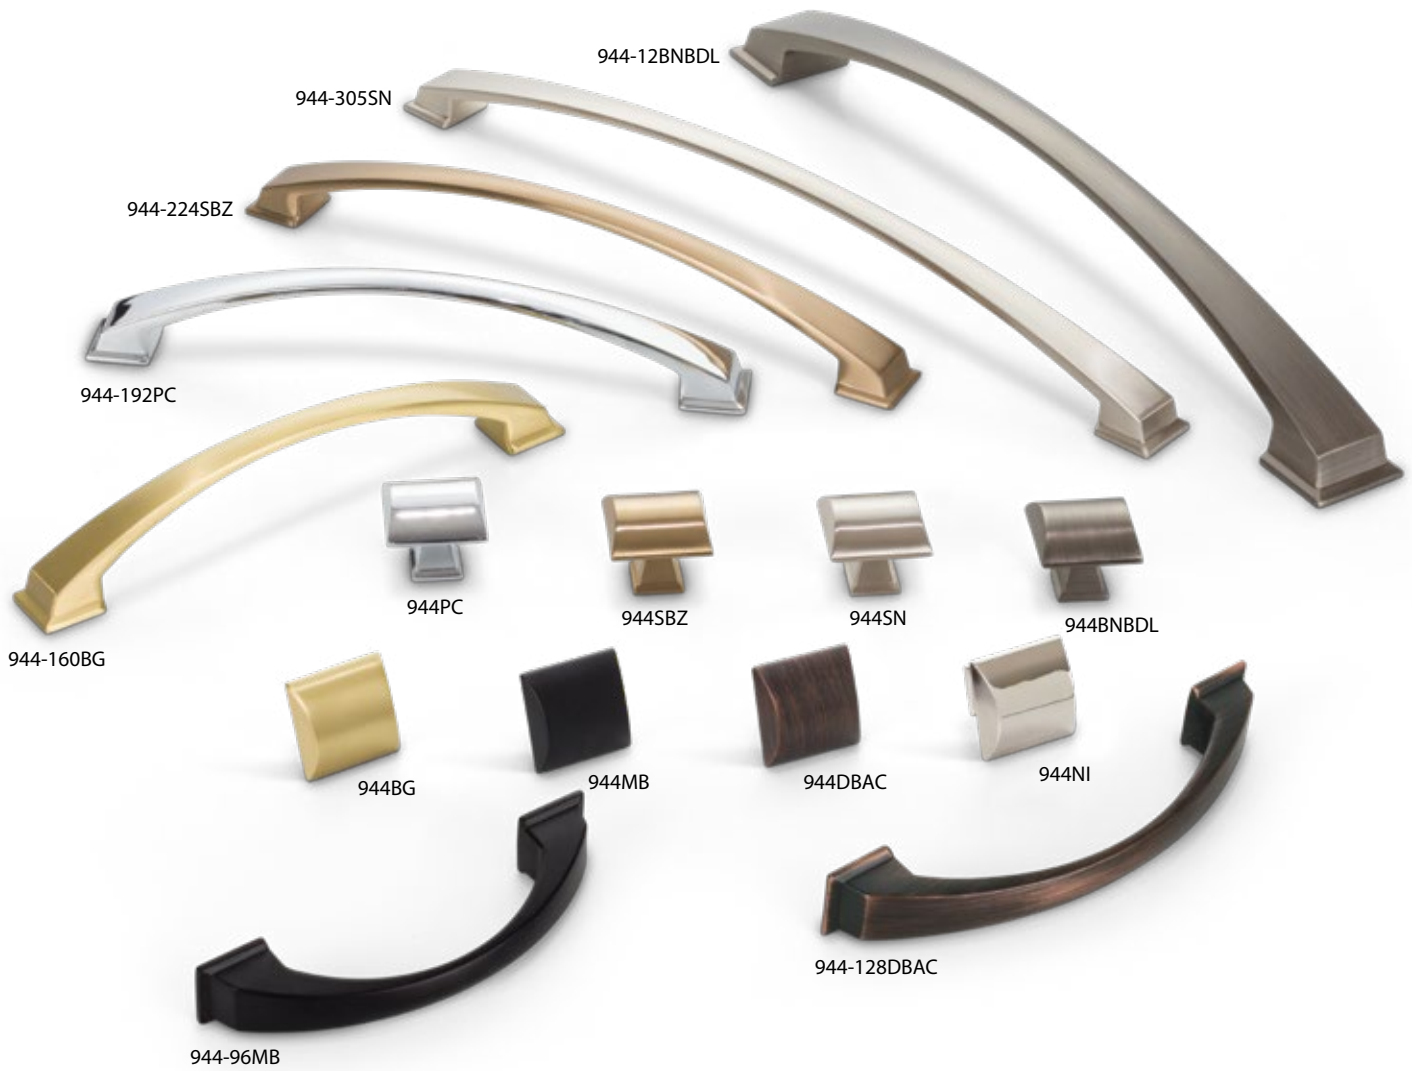

Knobs	Description	Overall Length	Width at Center	Projection	Hand Space	Foot Width	Foot Length	Inner Box	Price Code
944	square knob	1-1/4"	1-1/4"	1-1/8"	3/4"	5/8"	5/8"	20	[D]

Pulls	Center-to-Center	Overall Length	Width at Center	Projection	Hand Space	Foot Width	Foot Length	Inner Box	Price Code
944-96	96 mm (3-3/4") CC	4-15/16"	7/16"	1-7/16"	1-1/4"	13/16"	13/16"	10	[E]
944-128	128 mm (5-1/16") CC	6-1/4"	1/2"	1-7/16"	1-3/16"	7/8"	7/8"	10	[F]
944-160	160 mm (6-5/16") CC	7-1/2"	1/2"	1-7/16"	1-3/16"	7/8"	7/8"	10	[F]
944-192	192 mm (7-9/16") CC	8-3/4"	1/2"	1-7/16"	1-3/16"	15/16"	7/8"	10	[G]
944-224	224 mm (8-13/16") CC	10"	1/2"	1-1/2"	1-1/4"	15/16"	7/8"	15	[H]
944-305	305 mm (12") CC	13-3/16"	1/2"	1-9/16"	1-5/16"	15/16"	7/8"	10	[K]
944-12	12" CC appl. handle	13-5/8"	11/16"	1-7/8"	1-9/16"	1-3/8"	1-3/16"	5	[K]

Display	Description
DB812-GRY	Roman hardware on Designer Grey display board, 16"W x 11" H