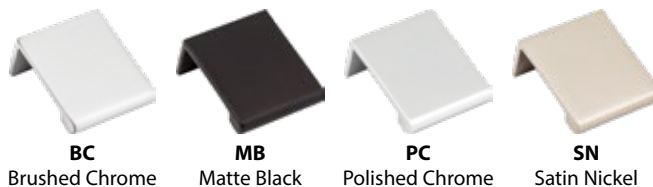

Pulls	Center-to-Center	Overall Length	Width at Center	Projection	Hand Space	Foot Width	Foot Length	Inner Box	Price Code
A500-125*	16 mm (5/8") CC tab pull	1-1/4"	11/16"	1-1/2"	-	23/32"	1-1/4"	50	[B]
A500-3*	60 mm (2-3/8") CC tab pull	3"	11/16"	1-1/2"	-	23/32"	3"	25	[D]
A500-4*	76 mm (3") CC tab pull	4"	11/16"	1-1/2"	-	23/32"	4"	25	[D]
A500-6*	127 mm (5") CC tab pull	6"	11/16"	1-1/2"	-	23/32"	6"	20	[E]
A500-8*	90 mm (3-9/16") CC tab pull (3 holes)	8"	11/16"	1-1/2"	-	23/32"	8"	20	[F]
A500-10*	114 mm (4-1/2") CC tab pull (3 holes)	10"	11/16"	1-1/2"	-	23/32"	10"	10	[G]
A500-12*	90 mm (3-9/16") CC tab pull (4 holes)	12"	11/16"	1-1/2"	-	23/32"	12"	10	[H]

*Wood screws included with all tab pulls

Display	Description
DBE1029-GRY	Edgefield hardware on Designer Grey display board, 16"W x 11"H

Finishes