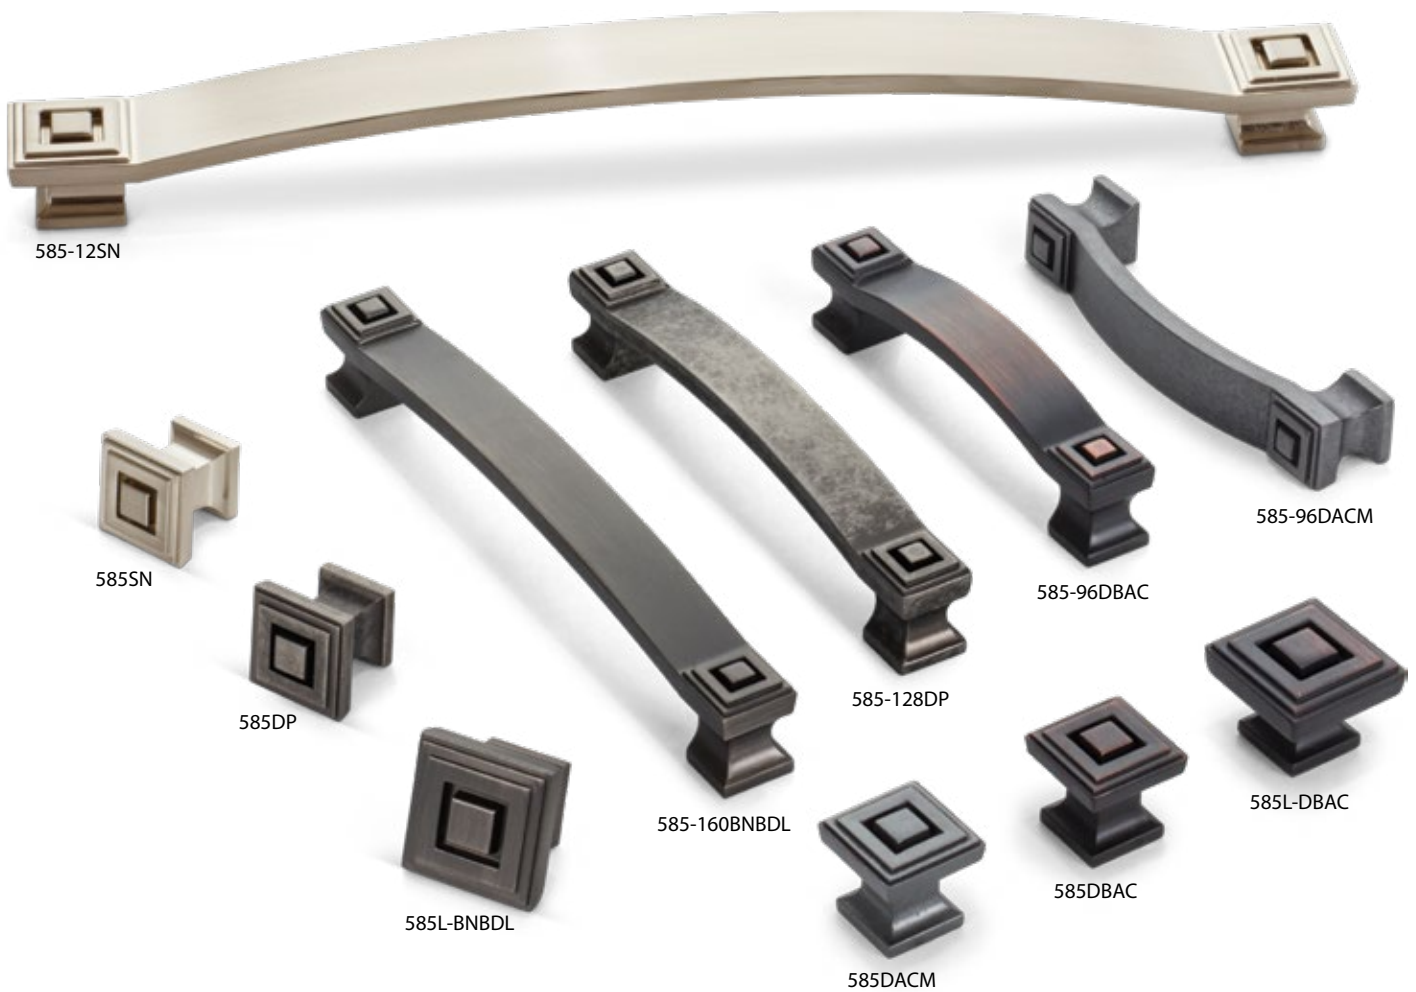

Knobs	Description	Overall Length	Width at Center	Projection	Hand Space	Foot Width	Foot Length	Inner Box	Price Code
585	small square knob	1"	1"	1"	11/16"	3/4"	3/4"	20	[F]
585L	large square knob	1-1/4"	1-1/4"	1"	5/8"	3/4"	3/4"	20	[G]
Pulls	Center-to-Center	Overall Length	Width at Center	Projection	Hand Space	Foot Width	Foot Length	Inner Box	Price Code
585-96	96 mm (3-3/4") CC	4-1/2"	3/4"	1-1/8"	7/8"	3/4"	5/8"	10	[H]
585-128	128 mm (5-1/16") CC	5-13/16"	3/4"	1-1/8"	7/8"	3/4"	5/8"	10	[J]
585-160	160 mm (6-5/16") CC	7-1/16"	3/4"	1-1/8"	7/8"	3/4"	5/8"	10	[K]
585-12	12" CC appl. handle	13-1/4"	1-1/4"	1-1/2"	1-1/4"	1-1/4"	7/8"	5	[K]

Display	Description
DB980-GRY	Delmar hardware on Designer Grey display board, 16"W x 11"H