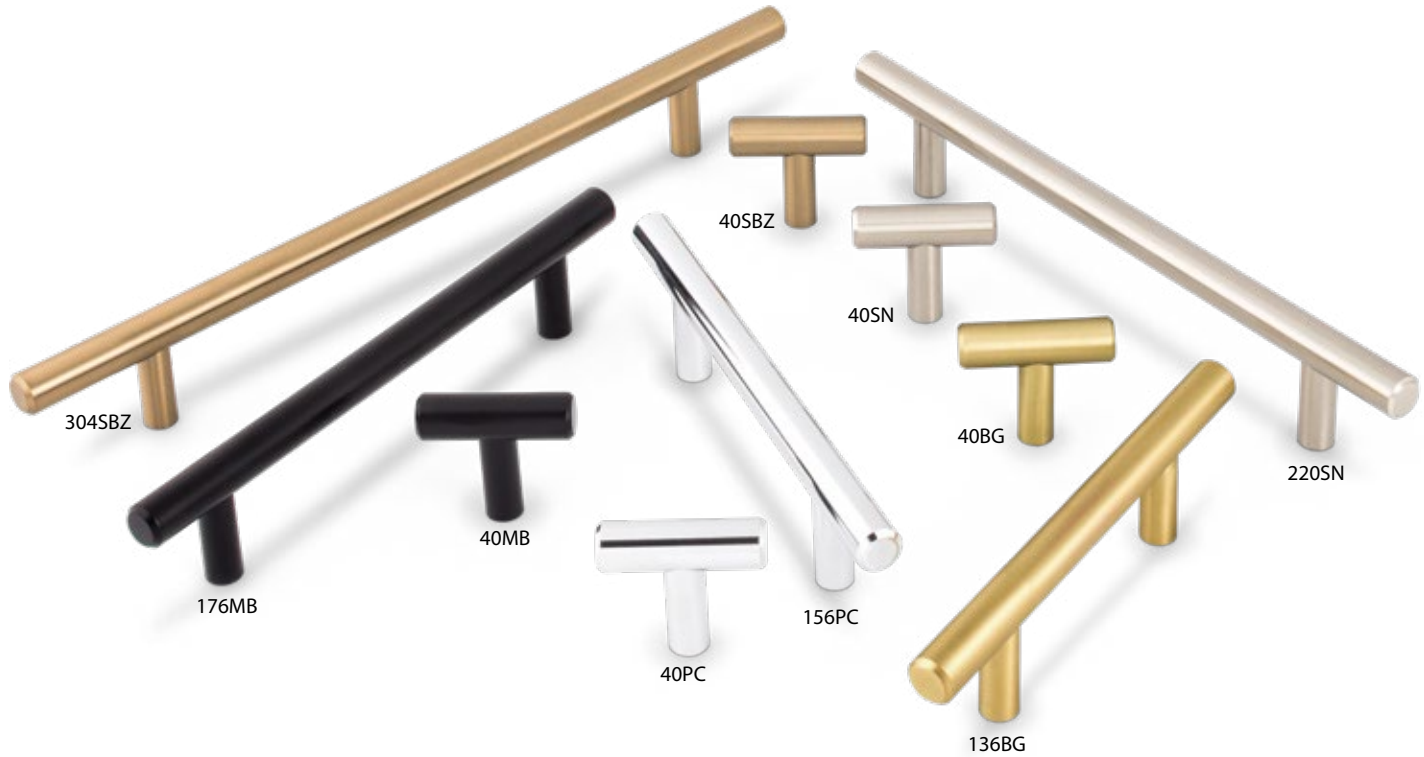

Finishes

Knobs	Description	Overall Length	Width at Center	Projection	Hand Space	Foot Width	Foot Length	Inner Box	Price Code
183	square knob	1"	1"	1-1/8"	13/16"	3/8"	1/2"	25	[C]

Pulls	Center-to-Center	Overall Length	Width at Center	Projection	Hand Space	Foot Width	Foot Length	Inner Box	Price Code
183-3	3" CC	3-3/4"	3/4"	1-1/8"	7/8"	5/16"	1/2"	15	[D]
183-96	96 mm (3-3/4") CC	4-1/2"	3/4"	1-1/8"	7/8"	5/16"	1/2"	15	[D]

Display	Description
DBE1038-GRY	Park hardware on Designer Grey display board, 16"W x 11"H

Finishes			
BNBDL Brushed Pewter	DBAC Brushed Oil Rubbed Bronze	PC Polished Chrome	SN Satin Nickel

D833,250
D833,253

Knobs	Description	Overall Length	Width at Center	Projection	Hand Space	Foot Width	Foot Length	Inner Box	Price Code
40	T-knob	1-9/16"	1/2"	1-3/8"	7/8"	3/8"	3/8"	30	[B]
Pulls	Center-to-Center	Overall Length	Width at Center	Projection	Hand Space	Foot Width	Foot Length	Inner Box	Price Code
136	3" CC	5-3/8"	1/2"	1-3/8"	7/8"	3/8"	3/8"	10	[C]
156	96 mm (3-3/4") CC	6-1/8"	1/2"	1-3/8"	7/8"	3/8"	3/8"	10	[D]
176	128 mm (5-1/16") CC	6-15/16"	1/2"	1-3/8"	7/8"	3/8"	3/8"	10	[D]
206	128 mm (5-1/16") CC	8-1/8"	1/2"	1-3/8"	7/8"	3/8"	3/8"	10	[E]
220	160 mm (6-5/16") CC	8-11/16"	1/2"	1-3/8"	7/8"	3/8"	3/8"	10	[E]
272	192 mm (7-9/16") CC	10-11/16"	1/2"	1-3/8"	7/8"	3/8"	3/8"	10	[E]
304	224 mm (8-13/16") CC	11-15/16"	1/2"	1-3/8"	7/8"	3/8"	3/8"	10	[F]
336	256 mm (10-1/16") CC	13-1/4"	1/2"	1-3/8"	7/8"	3/8"	3/8"	10	[F]
368	288 mm (11-5/16") CC	14-1/2"	1/2"	1-3/8"	7/8"	3/8"	3/8"	10	[F]
399	319 mm (12-9/16") CC	15-11/16"	1/2"	1-3/8"	7/8"	3/8"	3/8"	10	[G]
496	416 mm (16-3/8") CC	19-1/2"	1/2"	1-3/8"	7/8"	3/8"	3/8"	10	[G]
560*	480 mm (18-7/8") CC	22-1/16"	1/2"	1-3/8"	7/8"	3/8"	3/8"	10	[H]
624*	544 mm (21-7/16") CC	24-9/16"	1/2"	1-3/8"	7/8"	3/8"	3/8"	10	[H]
720*	640 mm (25-3/16") CC	28-3/8"	1/2"	1-3/8"	7/8"	3/8"	3/8"	10	[J]
763*	673 mm (26-1/2") CC	30-1/16"	1/2"	1-3/8"	7/8"	3/8"	3/8"	10	[J]