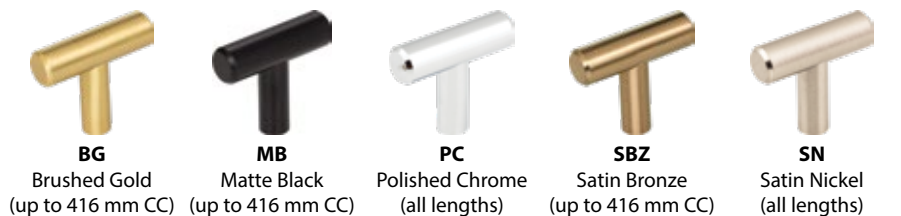

Finishes

Display	Description
DBE1014-GRY	Naples hardware on Designer Grey display board, 16"W x 11"H